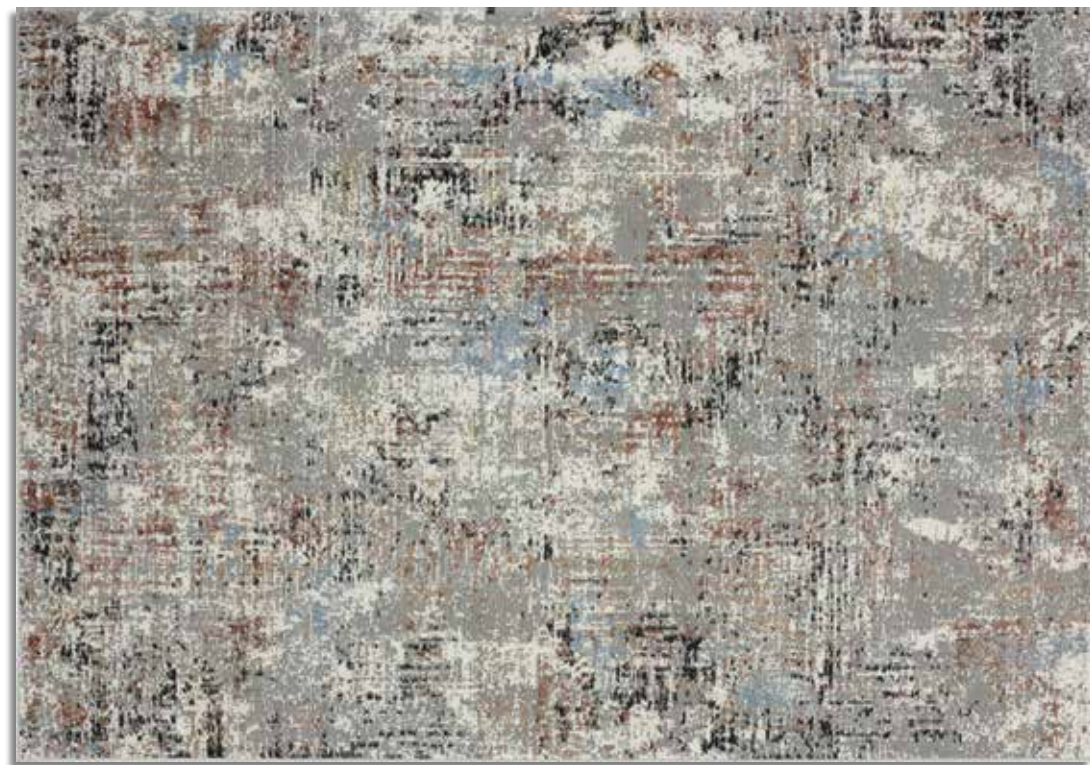

Eternity Collection

4535 10475/Multi

The epitome of simplicity, the graceful Eternity collection offers a timeless assortment of alluring area rugs. Trendy and modern patterns with an exquisite neutral color pallet will provide an appealing look within your home décor. Flawlessly machine constructed using a combination of polypropylene and polyester shrink with a jute backing for a beautiful and durable rug.

4535 10491/Wheat

Sizes

- Scatter - 1'11" x 3' (60cm x 90cm)
- Runner - 2'7" x 7'4" (80cm x 220cm)
- Room Size - 5'3" x 7'2" (160cm x 220cm)
- 8' Round - 7'10" Round (240 cm Round)
- Oversize - 7'10" x 10'6" (240cm x 320cm)
- 1013 - 9'10" x 13'2" (300cm x 400cm)
- 1215 - 12'6" x 15' (380cm x 460cm)

4535 10136/Crimson

4535 10160/Blue

4535 10360/Blue

4535 10177/Charcoal

4535 10377/Charcoal

4535 10336/Crimson.

4535 10215/Ivory

4535 10236/Crimson

1'11" x 3' | 2'7" x 7'4" | 5'3" x 7'2" | 7'10" Round | 7'10" x 10'6" | 9'10" x 13'2" | 12'6" x 15'

4535 10277/Charcoal

4535 10291/Wheat

1'11" x 3' | 2'7" x 7'4" | 5'3" x 7'2" | 7'10" Round | 7'10" x 10'6" | 9'10" x 13'2" | 12'6" x 15'