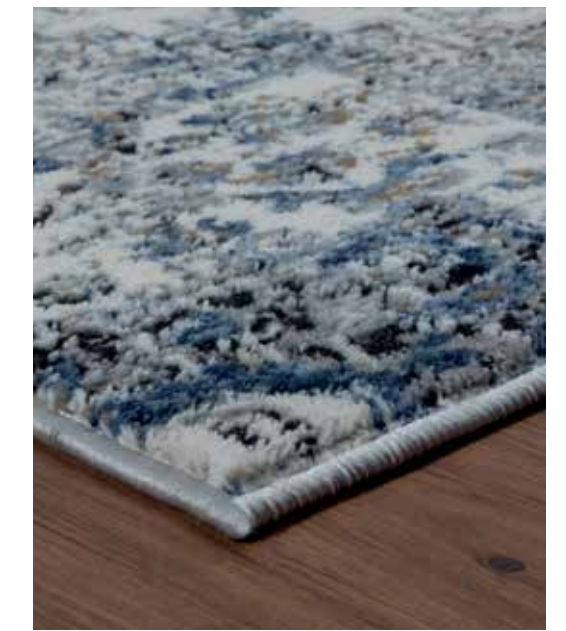

Eternity Collection

4535 10475/Multi

The epitome of simplicity, the graceful Eternity collection offers a timeless assortment of alluring area rugs. Trendy and modern patterns with an exquisite neutral color pallet will provide an appealing look within your home décor. Flawlessly machine constructed using a combination of polypropylene and polyester shrink with a jute backing for a beautiful and durable rug.

4535 10491/Wheat

Sizes

- Scatter - 1'11" x 3' (60cm x 90cm)
- Runner - 2'7" x 7'4" (80cm x 220cm)
- Room Size - 5'3" x 7'2" (160cm x 220cm)
- 8' Round - 7'10" Round (240 cm Round)
- Oversize - 7'10" x 10'6" (240cm x 320cm)
- 1013 - 9'10" x 13'2" (300cm x 400cm)
- 1215 - 12'6" x 15' (380cm x 460cm)

4535 10136/Crimson

4535 10160/Blue

4535 10360/Blue

4535 10177/Charcoal

4535 10377/Charcoal

4535 10336/Crimson.

4535 10215/Ivory

4535 10236/Crimson

1'11" x 3' | 2'7" x 7'4" | 5'3" x 7'2" | 7'10" Round | 7'10" x 10'6" | 9'10" x 13'2" | 12'6" x 15'

4535 10277/Charcoal

4535 10291/Wheat

1'11" x 3' | 2'7" x 7'4" | 5'3" x 7'2" | 7'10" Round | 7'10" x 10'6" | 9'10" x 13'2" | 12'6" x 15'